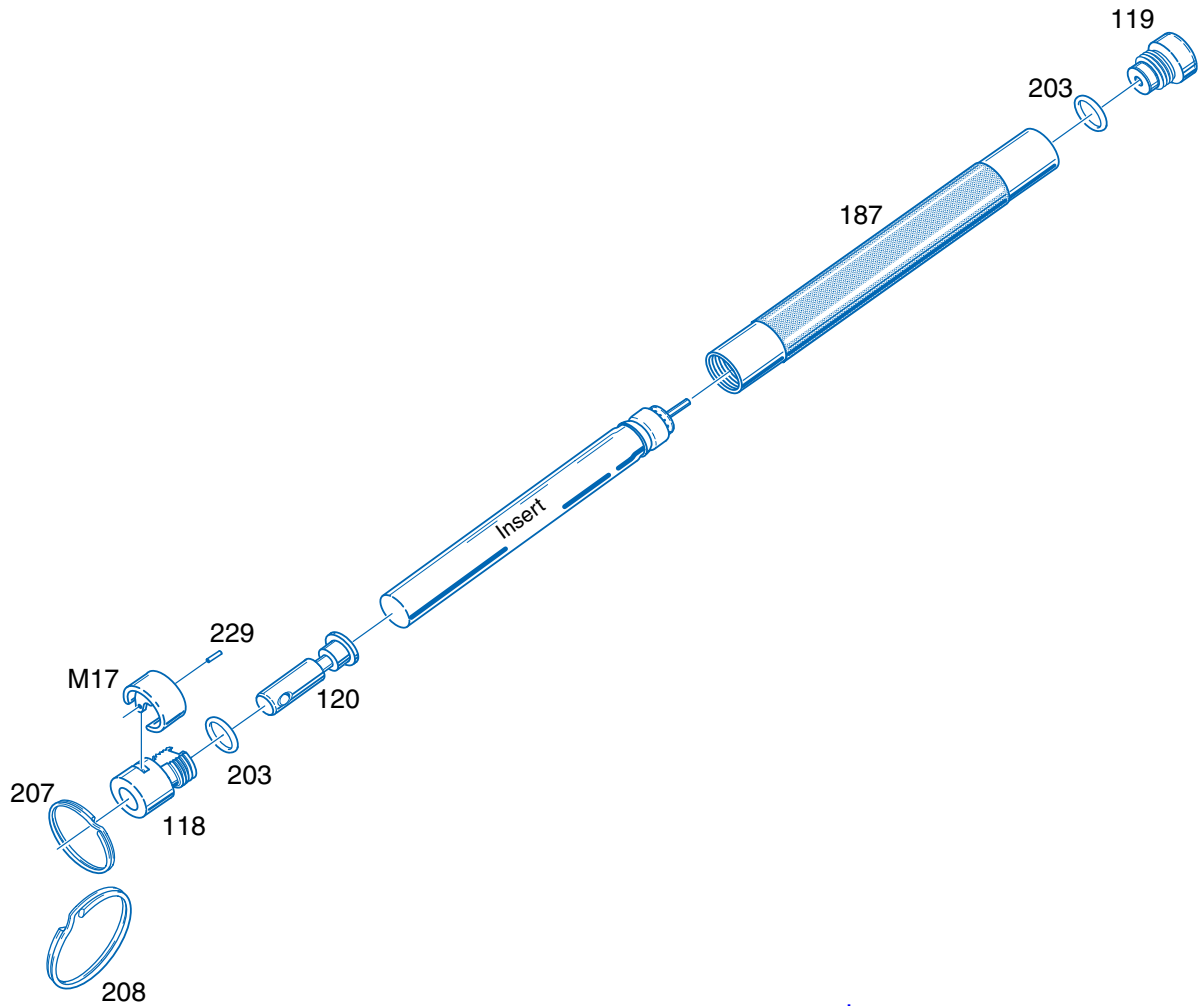

Key Defender OC DATABASE

Body*	187	5.75	Swivel	120	1.50
Electroless	187E	8.75	Dowel Pin	229	.10
18K Gold	187G	12.50	Safety Lock	M17	.25
Textured	187T	8.75	Plug End O-Ring	203	.05
Cap*	118	5.00	Tip End O-Ring	203	.05
Electroless	118E	6.25	Small Split Ring	207	.40
18K Gold	118G	8.75	Large Split Ring	208	.50
Textured	118T	6.25			
Tip*	119	2.50			
Electroless	119E	3.75			
18K Gold	119G	6.25			
Textured	119T	3.75			

* For the Body (187), Cap (118), Tip (119), specify:
Blue, Violet, Pewter, Red, Black or Gold