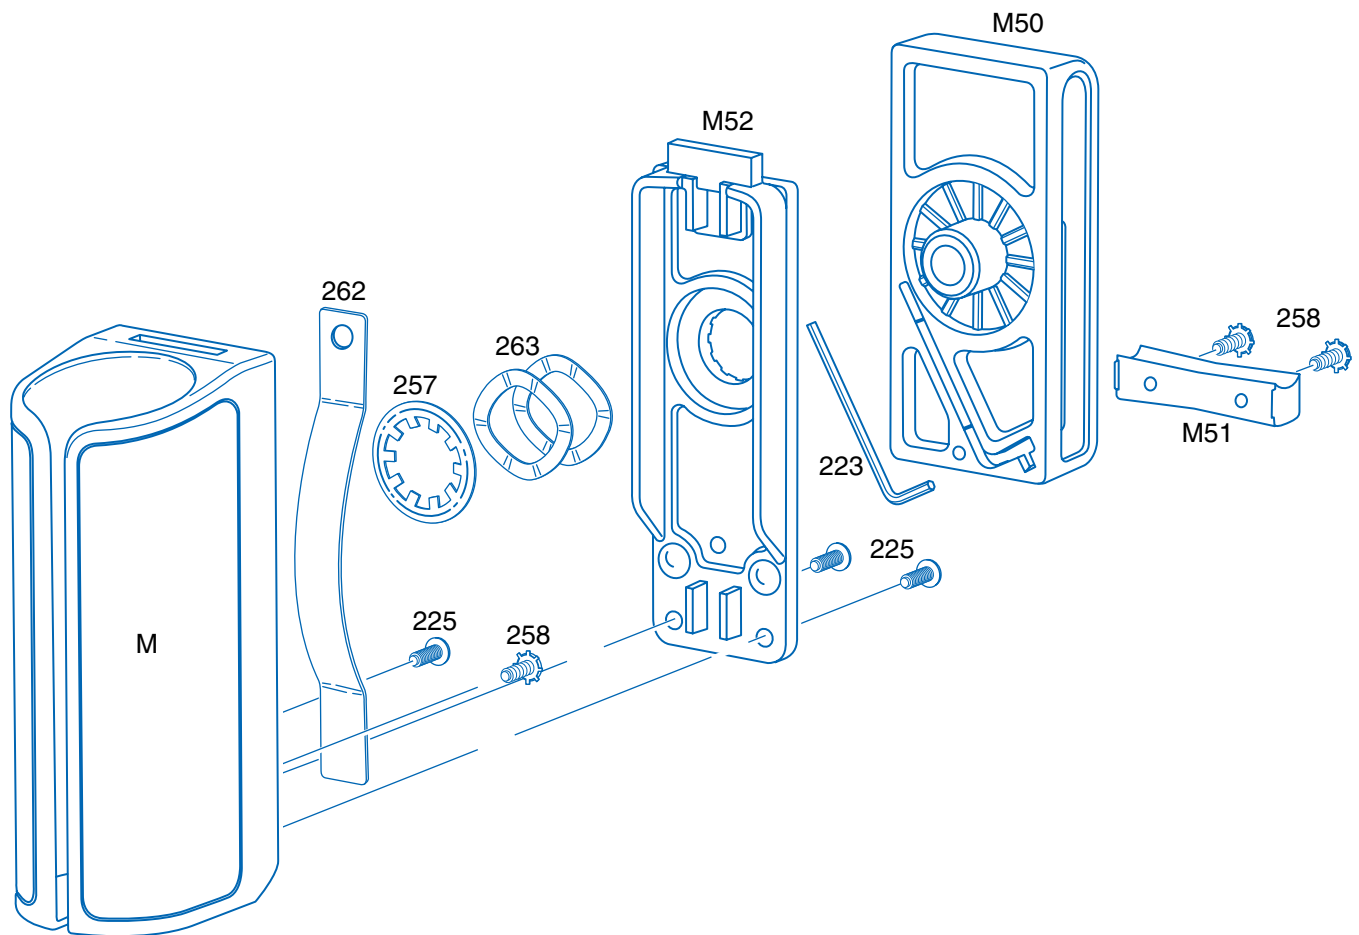

F16 SideBreak Scabbard  
**DATABASE**

Rotating Belt Loop	M50	2.50
Slide Bar	M51	.60
Back Plate	M52	1.80
Body		
Black	M53	5.20
Basketweave	M54	5.20
ASPtec	M55	5.20
Ballistic Weave	M56	5.20
Hex Key	223	.25
Back Plate Screw	225	.10
Lock Ring	257	.20
Slide Bar Screw	258	.25
Retention Clip	262	.20
Wave Washer	263	.25