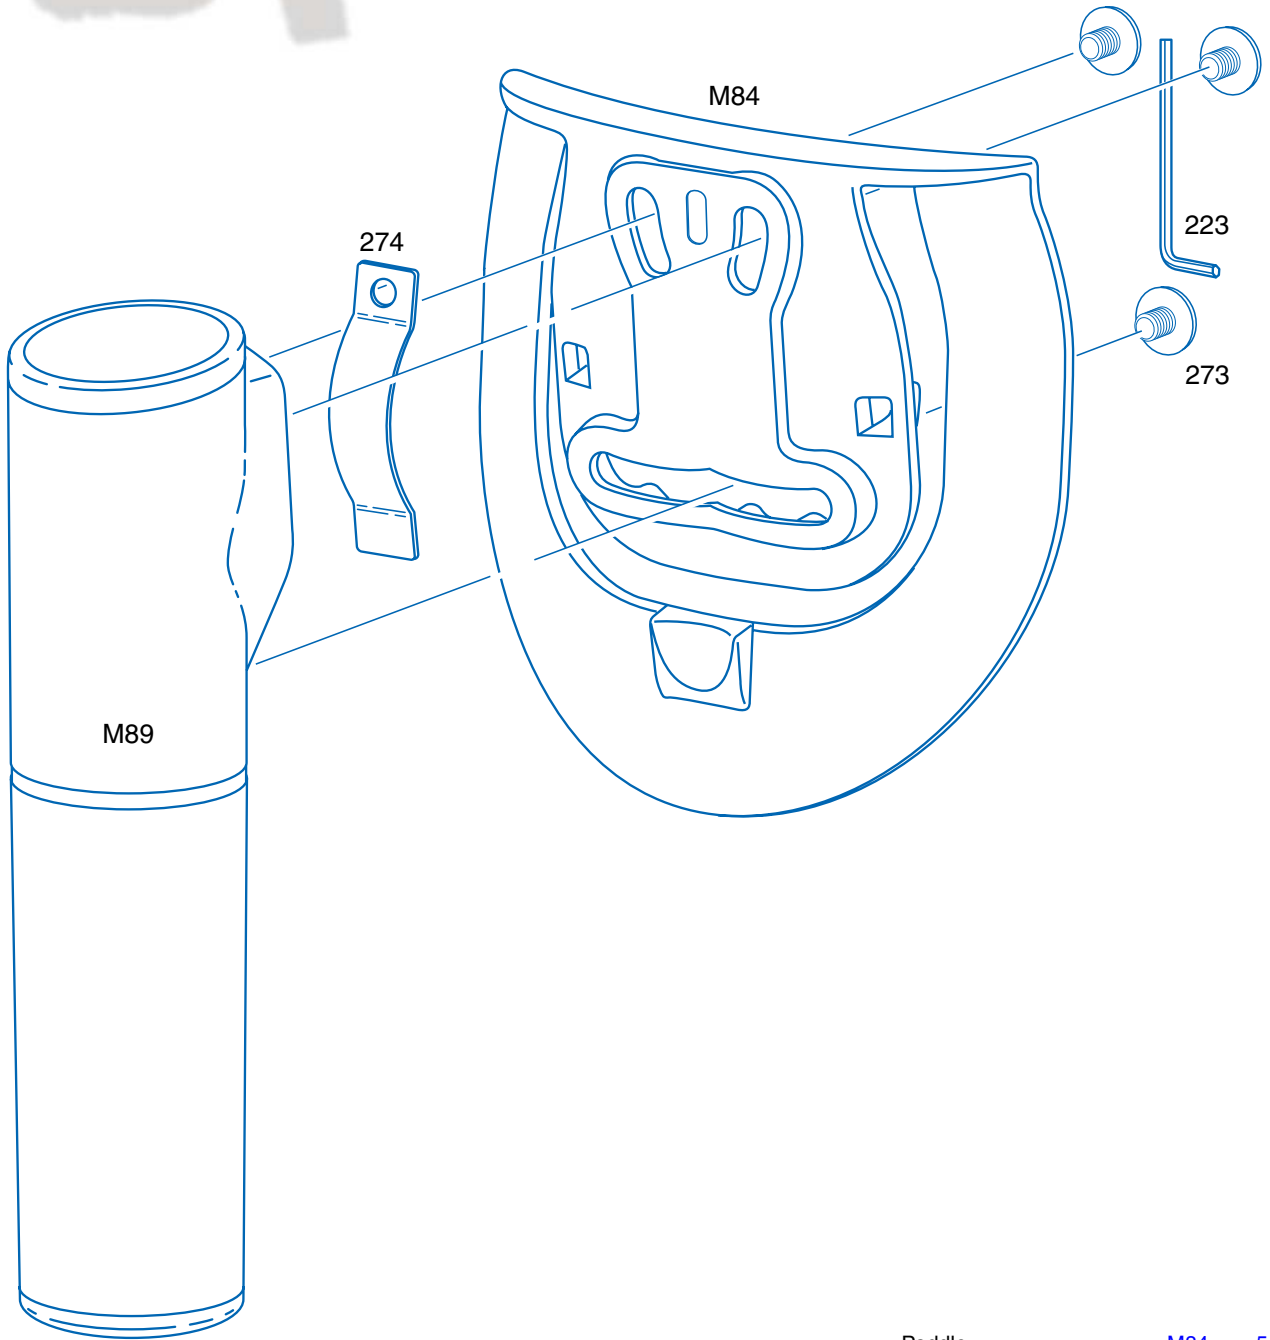

DATABASE

Paddle	M84	5.00
Body, Black	M89	6.30
Hex Key	223	.25
Adjustment Screw	273	.75
Retention Clip	274	.20