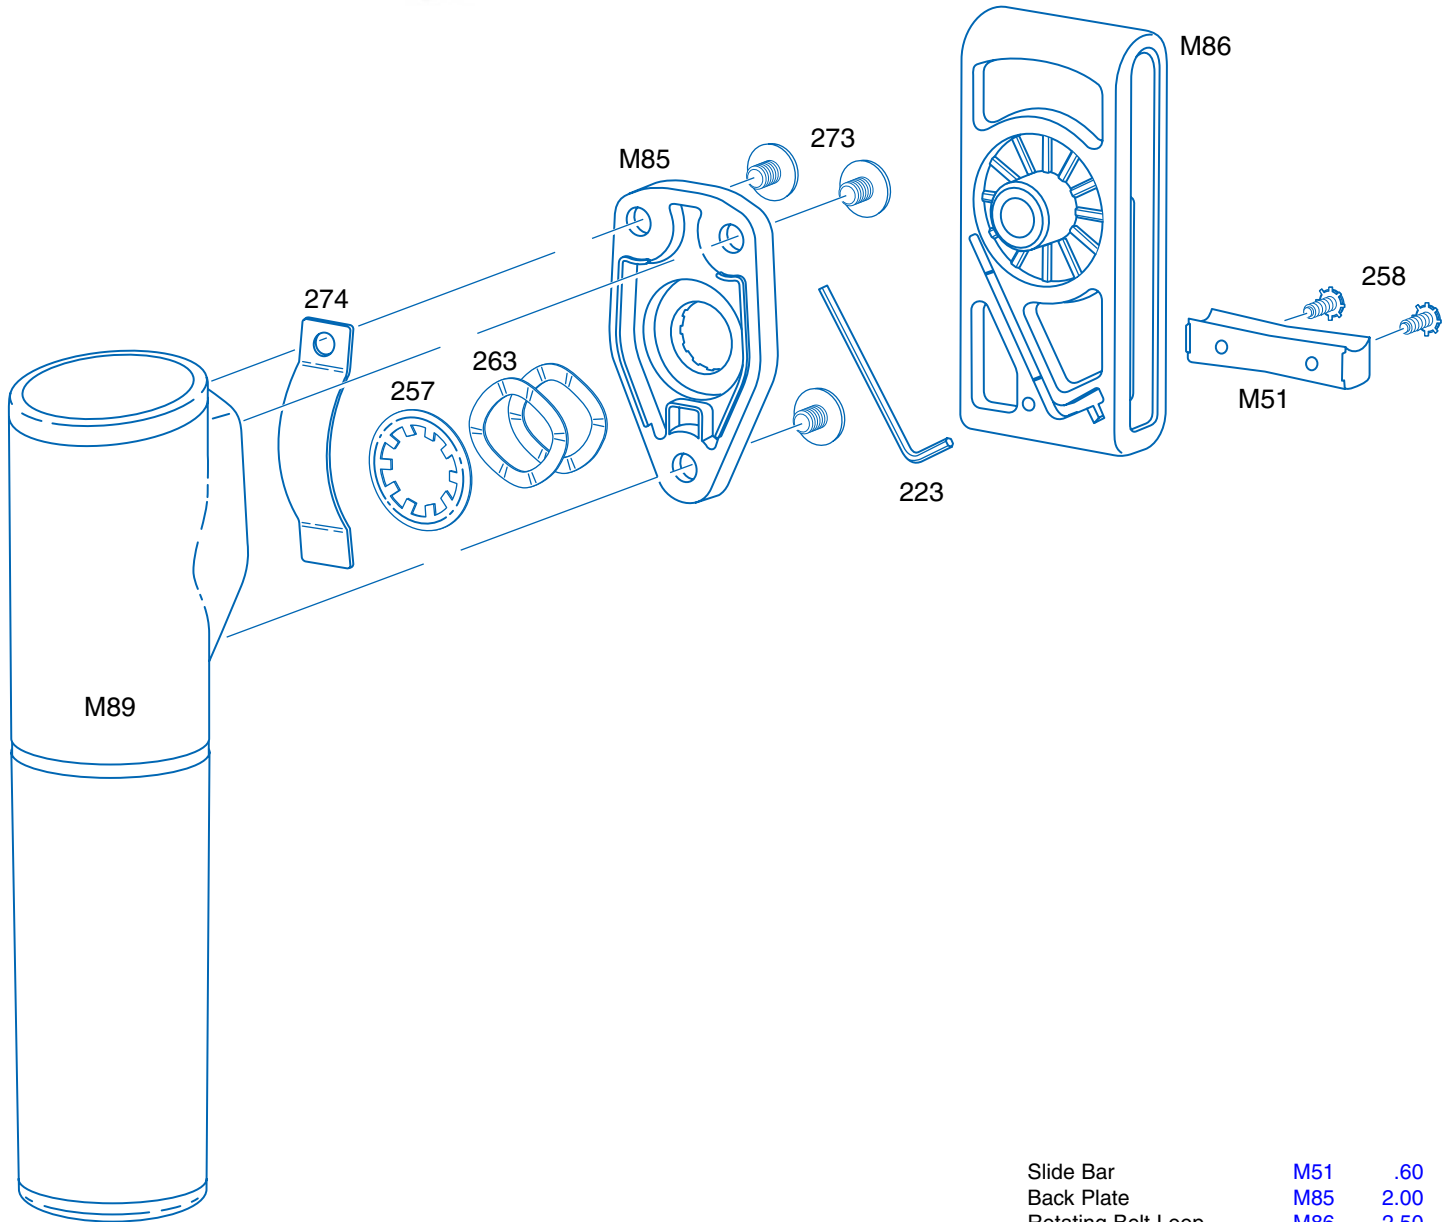

F26 Federal Scabbard
DATABASE

Slide Bar	M51	.60
Back Plate	M85	2.00
Rotating Belt Loop	M86	2.50
Body, Black	M89	6.30
Hex Key	223	.25
Lock Ring	257	.20
Slide Bar Screw	258	.25
Wave Washer	263	.25
Adjustment Screw	273	.75
Retention Clip	274	.20