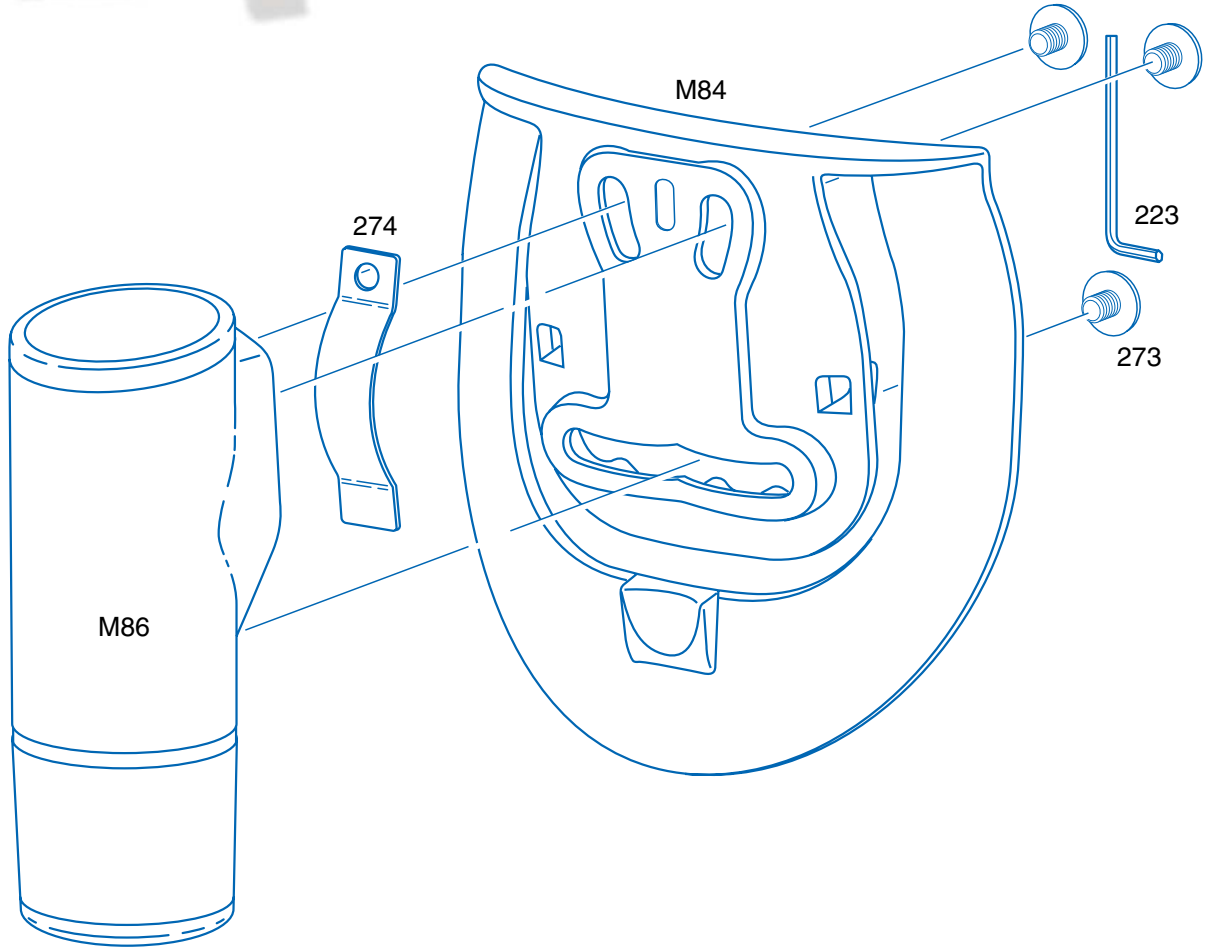

DATABASE

Paddle	M84	5.00
Body, Black	M86	5.20
Hex Key	223	.25
Adjustment Screw	273	.75
Retention Clip	274	.20