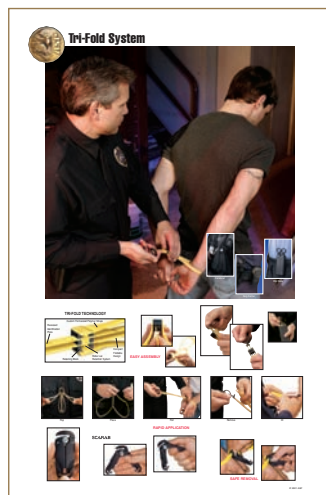

## A TOTAL SYSTEM

ASP Baton and Handcuff training programs are the most recognized in law enforcement. They are currently taught in over 80 nations. The training support materials for ASP instruction are designed to enhance the professionalism of the programs.

# TRAINING SUPPORT

BATONS & CAPS | 01208  
FRAMED | 01209

COMPONENTS OF POWER | 01203  
FRAMED | 01204

DAILY DOZEN | 01216  
FRAMED | 01217

BATON TECHNIQUES | 01212  
FRAMED | 01213

BATON SYSTEM | 01210  
FRAMED | 01211